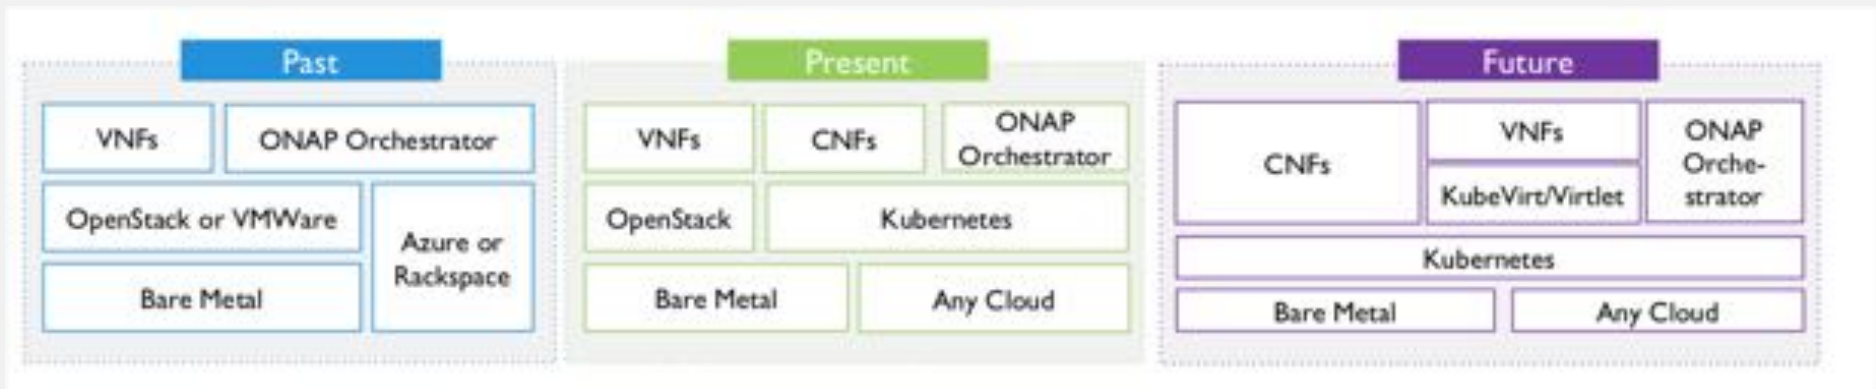

PREPARE FOR EDGE SERVICES BY VIRTUALIZING YOUR CENTRAL OFFICE

Ian Hood
Chief Technologist
Global Service Providers
Red Hat

Hanen Garcia
Telco Solutions Manager
Red Hat

TELCO TRANSFORMATION IN THE ERA OF DIGITAL DISRUPTION

Telco Transformation - Software Defined Infrastructure

Virtualized to Cloud Native

INDUSTRY MEETING OPERATOR REQUIREMENTS

integration

management

ANSIBLE

cloud

infrastructure

NFV Infrastructure and VIM

CONTROL AND USER PLANE SEPARATION

Virtualized control plane and accelerated data plane

NETWORK FABRIC AUTOMATION

ORCHESTRATION AGNOSTIC

VIM API

VIRTUAL CENTRAL OFFICE

WHAT'S NEXT