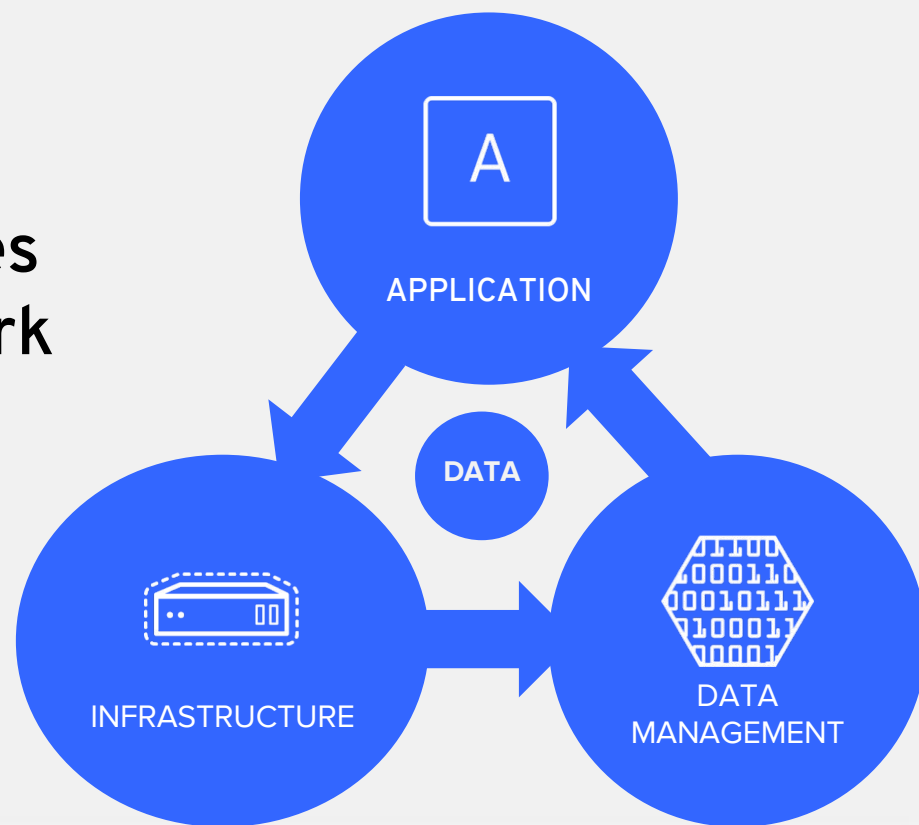

PREPARE FOR EDGE SERVICES BY VIRTUALIZING YOUR CENTRAL OFFICE

Ian Hood
Chief Technologist
Global Service Providers
Red Hat

Hanen Garcia
Telco Solutions Manager
Red Hat

TELCO TRANSFORMATION IN THE ERA OF DIGITAL DISRUPTION

Telco Transformation - Software Defined Infrastructure

Virtualized to Cloud Native

INDUSTRY MEETING OPERATOR REQUIREMENTS

integration

management

ANSIBLE

cloud

infrastructure

TELECOM INFRA PROJECT

THE OPEN TELCO FRAMEWORK

ENABLING YOUR DIGITAL SERVICES INNOVATION PLATFORM

Develop and deliver digital goods and services incorporating 5G, network edge, mobility, IoT, Analytics, AI/ML, Blockchain

IT STARTS WITH A FRAMEWORK: BUILT ON A SECURE FOUNDATION OF OPEN PLATFORMS

OPEN PLATFORMS ARE IMPERATIVE TO ENABLING DIGITAL SERVICE PROVIDERS

JOURNEY TO 5G

CREATING BUSINESS VALUE - JOURNEY TO 5G SOFTWARE DEFINED INFRASTRUCTURE