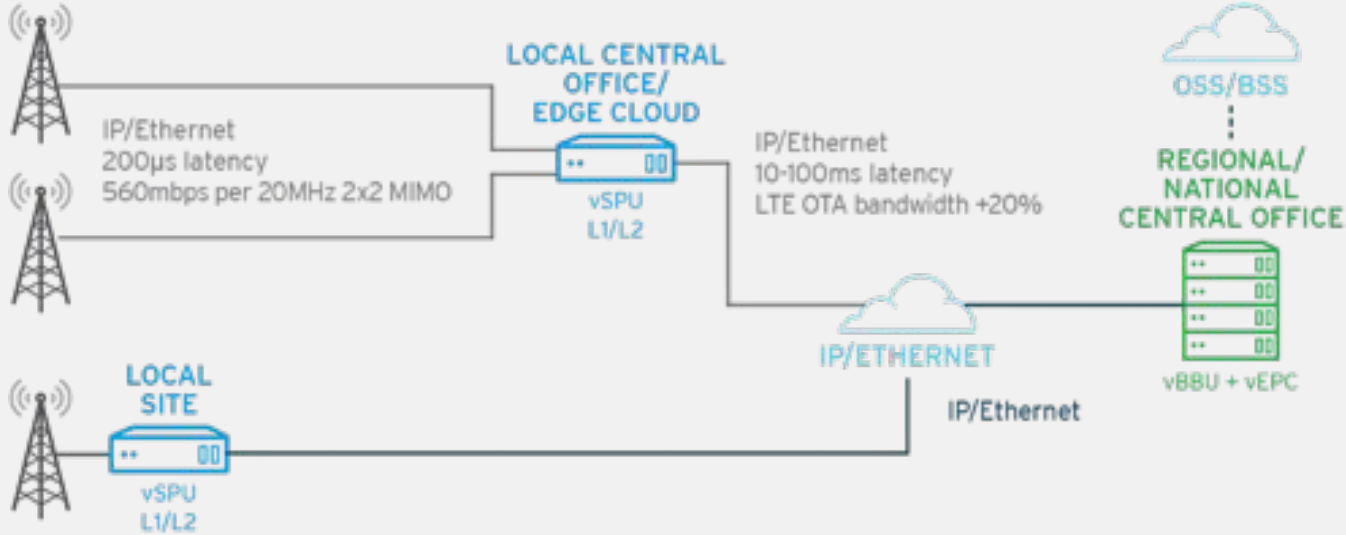

NFV Infrastructure and VIM

CONTROL AND USER PLANE SEPARATION

Virtualized control plane and accelerated data plane

NETWORK FABRIC AUTOMATION

ORCHESTRATION AGNOSTIC

VIM API

VIRTUAL CENTRAL OFFICE

WHAT'S NEXT

5G
CDN
DAY 2

ONE MORE THING ...

RED HAT VIRTUAL CENTRAL OFFICE SOLUTION

MOBILE

ENTERPRISE

RESIDENTIAL

RED HAT VIRTUAL CENTRAL OFFICE SOLUTION

Red Hat virtual central office solution for mobile services delivered from the network's edge

twitter.com/RedHatNews

youtube.com/user/RedHatVideos

ons
EUROPE
OPEN NETWORKING 2
Integrate, Automate, Accelerate

Mobile Services - vRAN | vEPC