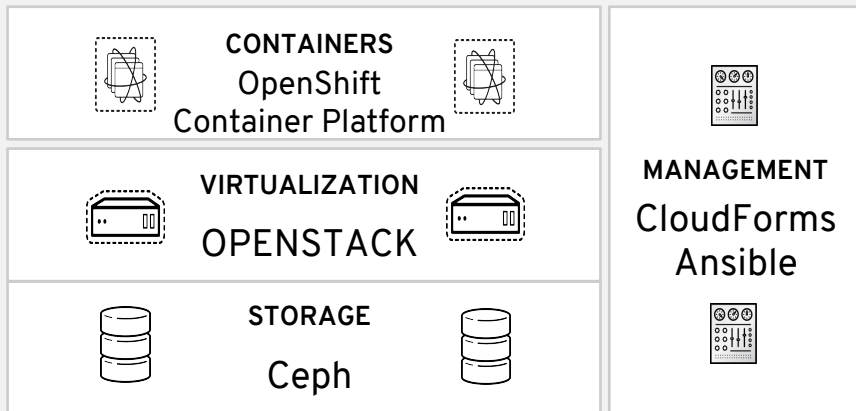

Built-In Private
Cloud Capacity