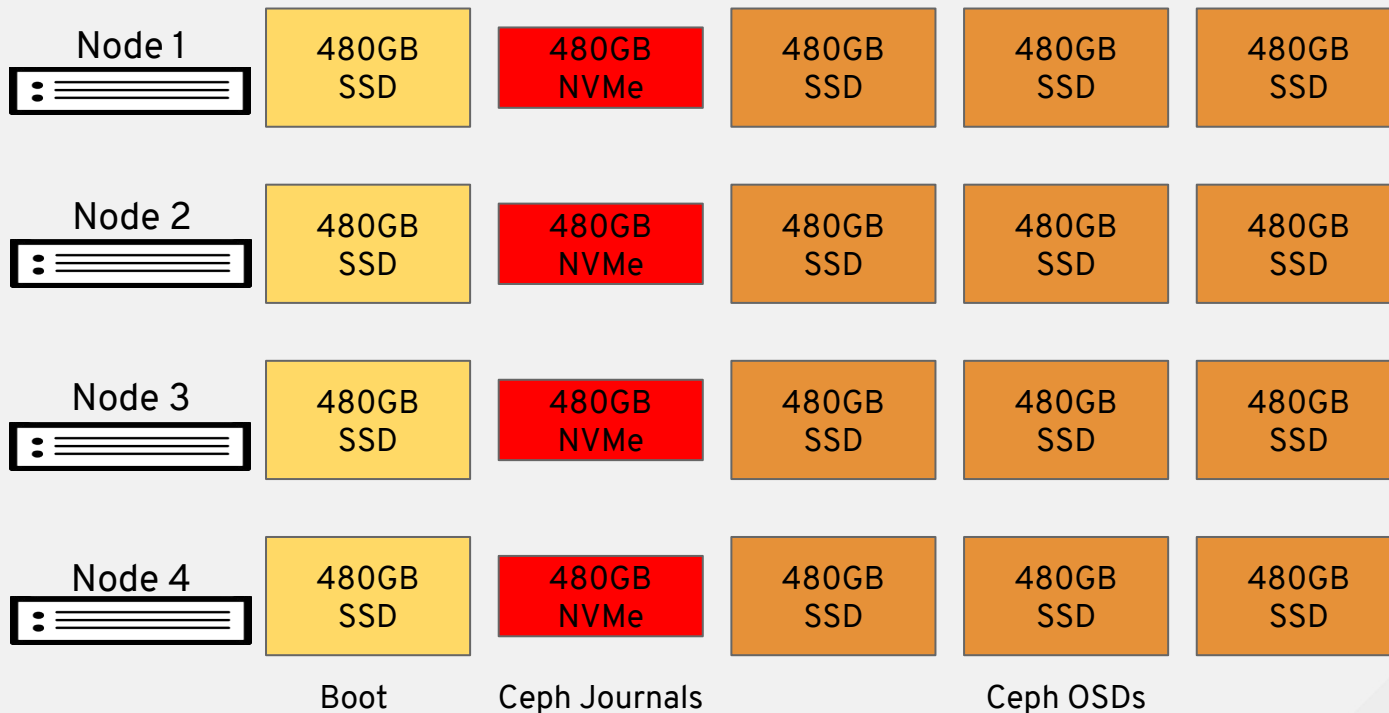

MOBILE PORTFOLIO CENTER

Building a mobile lab

OPENSTACK SERVICE LAYOUT

NETWORK LAYOUT

PHYSICAL NETWORKING

STORAGE LAYOUT

FROM EDGE OUT TO CLOUD

HYBRID CLOUD ORCHESTRATION