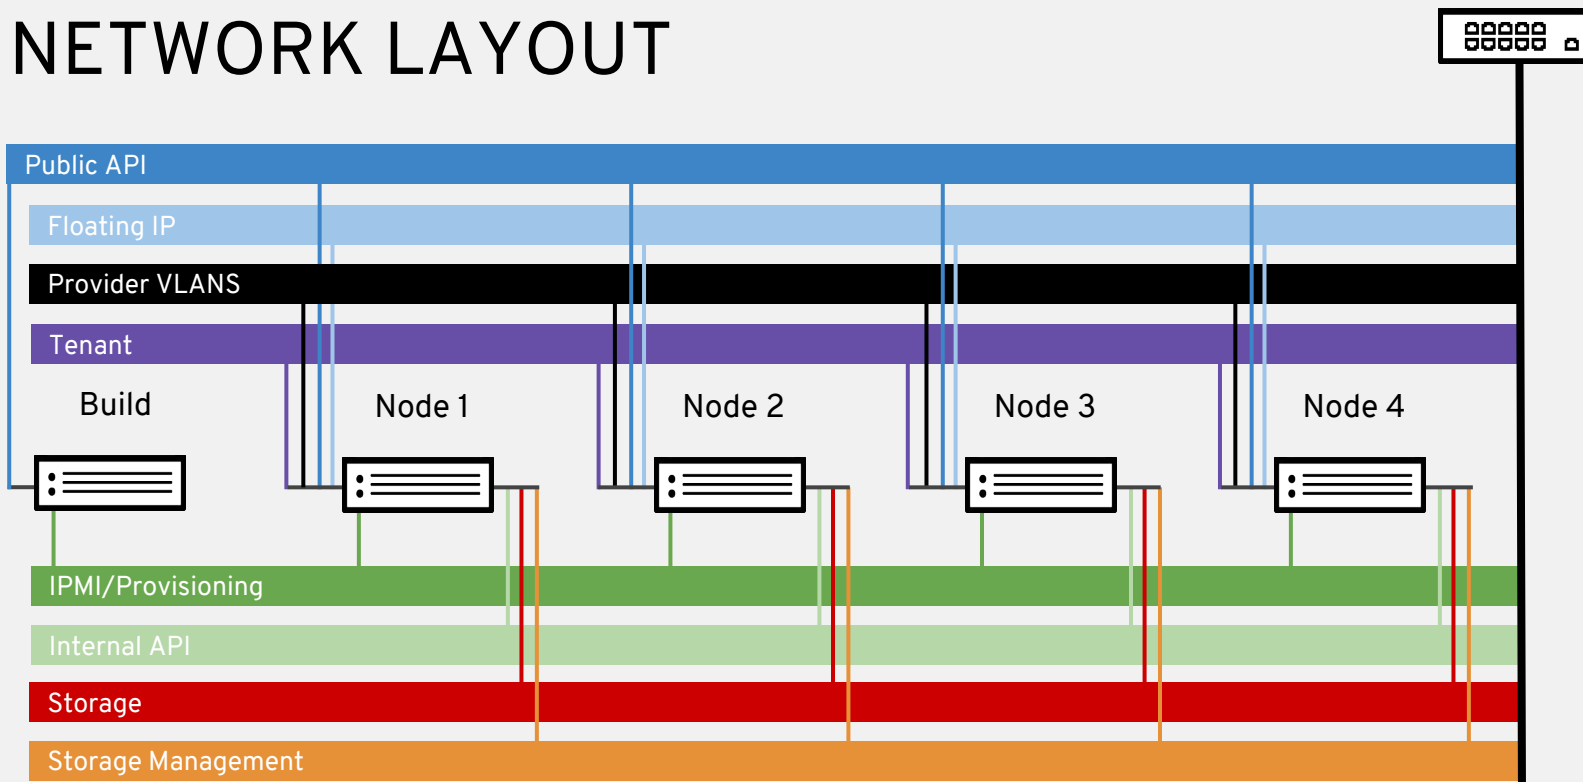

GOT ONE YOU CAN TALK ABOUT?

RED HAT MOBILE PORTFOLIO CENTER

MOBILE PORTFOLIO CENTER

Showcasing Red Hat's Entire Portfolio in a Semi Truck

Requirements

- WWAN connectivity
- WIFI access for guests
- Multiple architectures
- Push button deployment
- Operator manuals
- Showcase all RH bits

Hardware

- 3 x [Tranquil PC V6XD+](#)

Staffing

- 1 Project Owner
- 1 Project Manager
- 1 Architect Wrangler
- 5 Solutions Architects

MOBILE PORTFOLIO CENTER

Showcasing Red Hat's Entire Portfolio in a Semi Truck

MOBILE PORTFOLIO CENTER

Building a mobile lab

OPENSTACK SERVICE LAYOUT

NETWORK LAYOUT

PHYSICAL NETWORKING

STORAGE LAYOUT

FROM EDGE OUT TO CLOUD

HYBRID CLOUD ORCHESTRATION

Google Compute Engine

Hybrid Cloud
Orchestration

openstack™

Built-In Private
Cloud Capacity

DLT Integrated Cloud Environment (ICE) Cube

COMPLETE CLOUDLETS DROP SHIPPED TO YOUR LOCATION

Integrated Cloud Environment