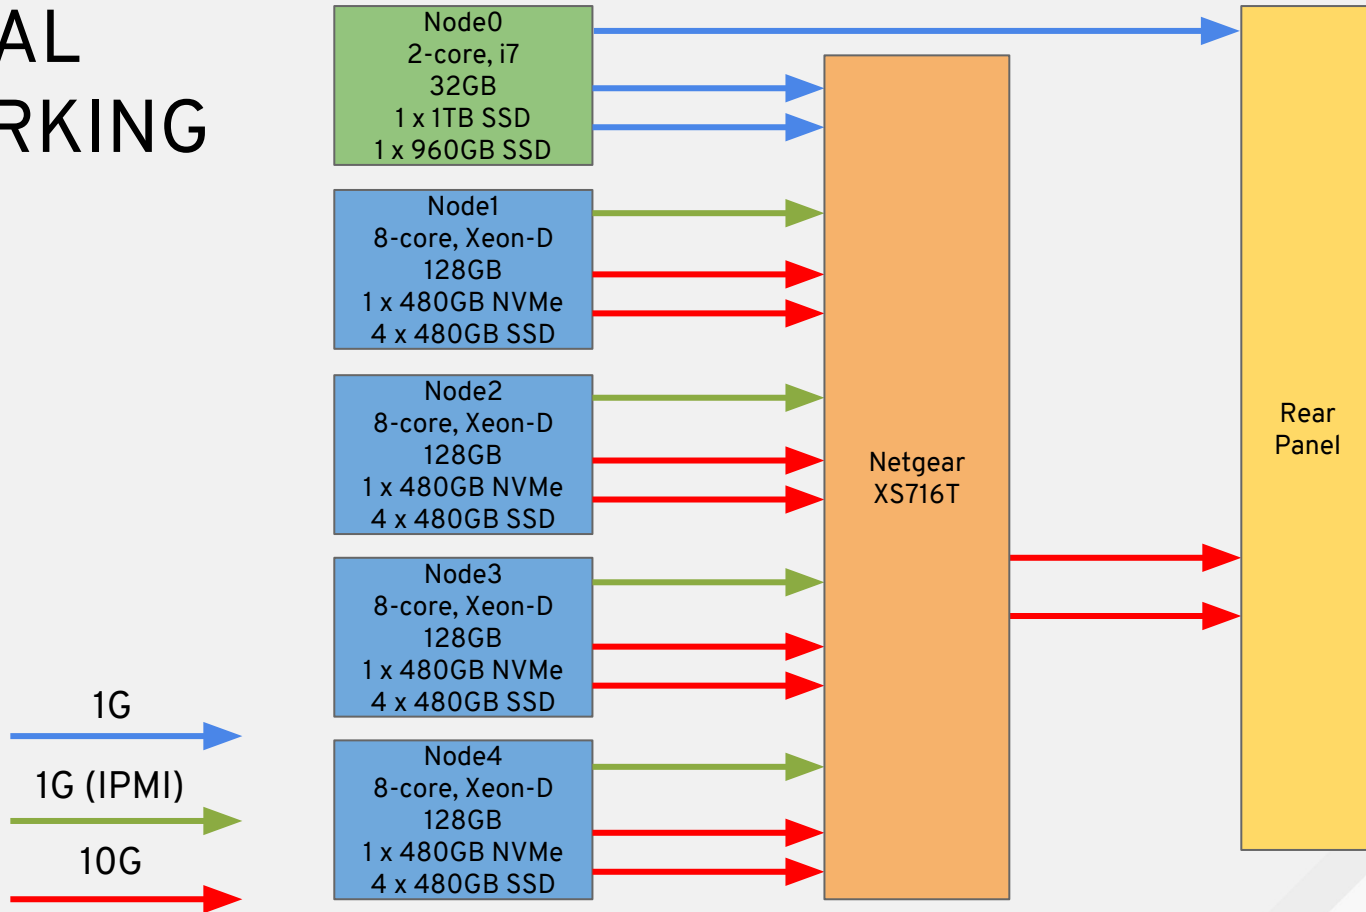

Hardware

- 3 x [Tranquil PC V6XD+](#)

Staffing

- 1 Project Owner
- 1 Project Manager
- 1 Architect Wrangler
- 5 Solutions Architects

MOBILE PORTFOLIO CENTER

Showcasing Red Hat's Entire Portfolio in a Semi Truck

MOBILE PORTFOLIO CENTER

Building a mobile lab

OPENSTACK SERVICE LAYOUT

NETWORK LAYOUT

PHYSICAL NETWORKING

STORAGE LAYOUT

FROM EDGE OUT TO CLOUD

HYBRID CLOUD ORCHESTRATION