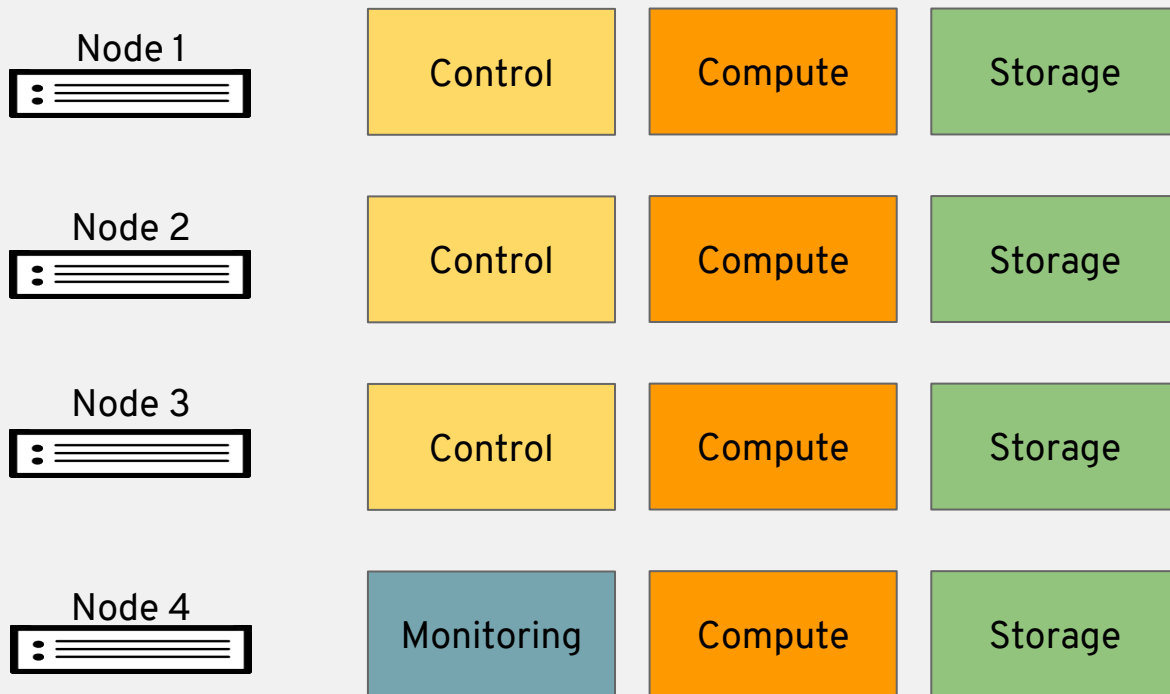

GOT ONE YOU CAN TALK ABOUT?

RED HAT MOBILE PORTFOLIO CENTER

MOBILE PORTFOLIO CENTER

Showcasing Red Hat's Entire Portfolio in a Semi Truck

Requirements

- WWAN connectivity
- WIFI access for guests
- Multiple architectures
- Push button deployment
- Operator manuals
- Showcase all RH bits

Hardware

- 3 x [Tranquil PC V6XD+](#)

Staffing

- 1 Project Owner
- 1 Project Manager
- 1 Architect Wrangler
- 5 Solutions Architects

MOBILE PORTFOLIO CENTER

Showcasing Red Hat's Entire Portfolio in a Semi Truck

MOBILE PORTFOLIO CENTER

Building a mobile lab

OPENSTACK SERVICE LAYOUT

NETWORK LAYOUT

PHYSICAL NETWORKING

STORAGE LAYOUT

FROM EDGE OUT TO CLOUD

HYBRID CLOUD ORCHESTRATION