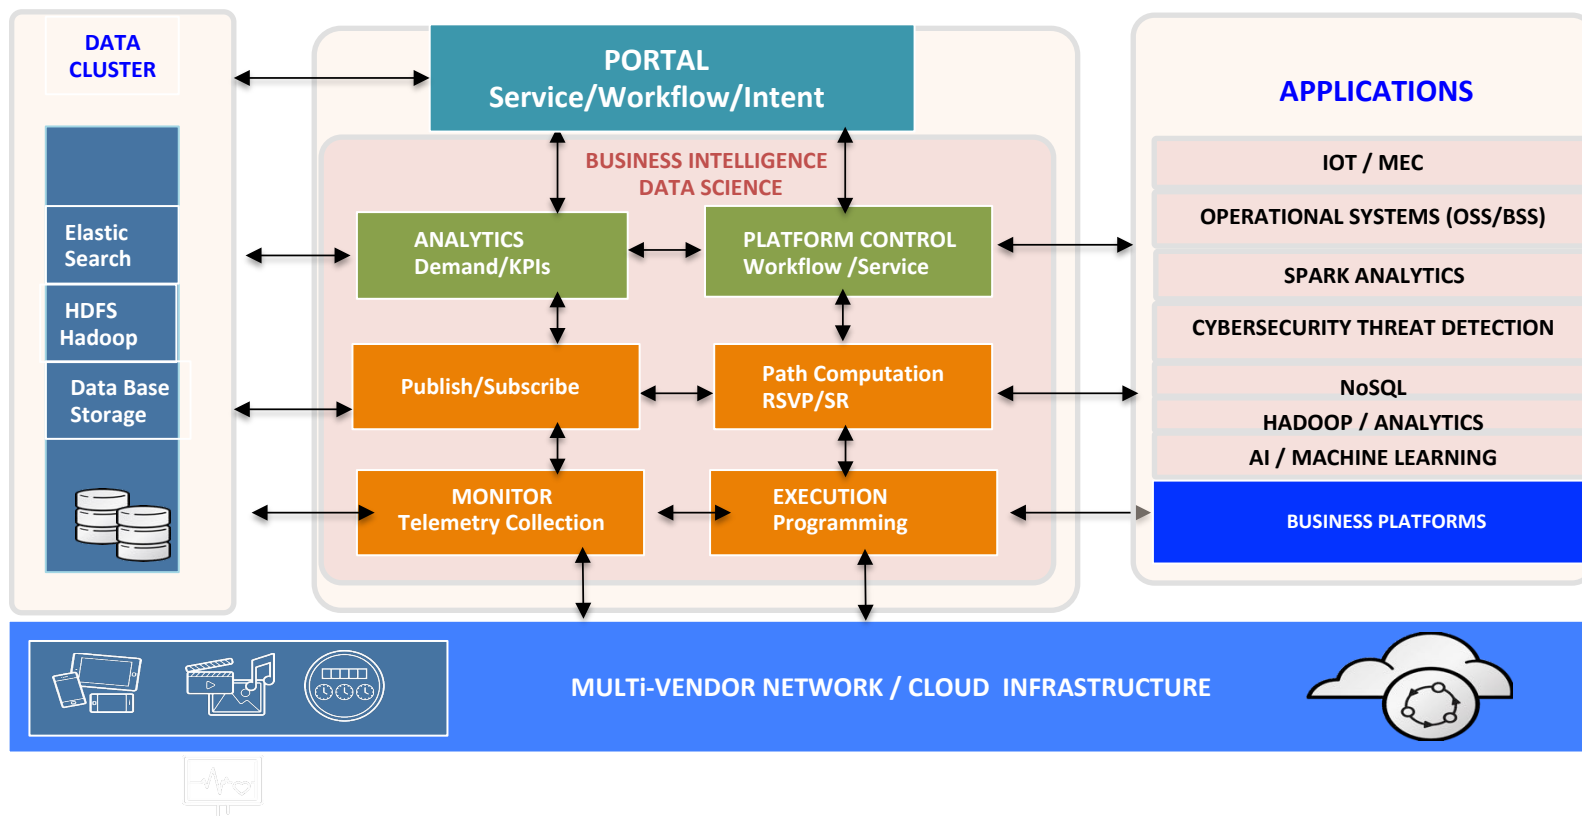

APPLYING DATA SCIENCE FOR INTELLIGENT SERVICE AUTOMATION