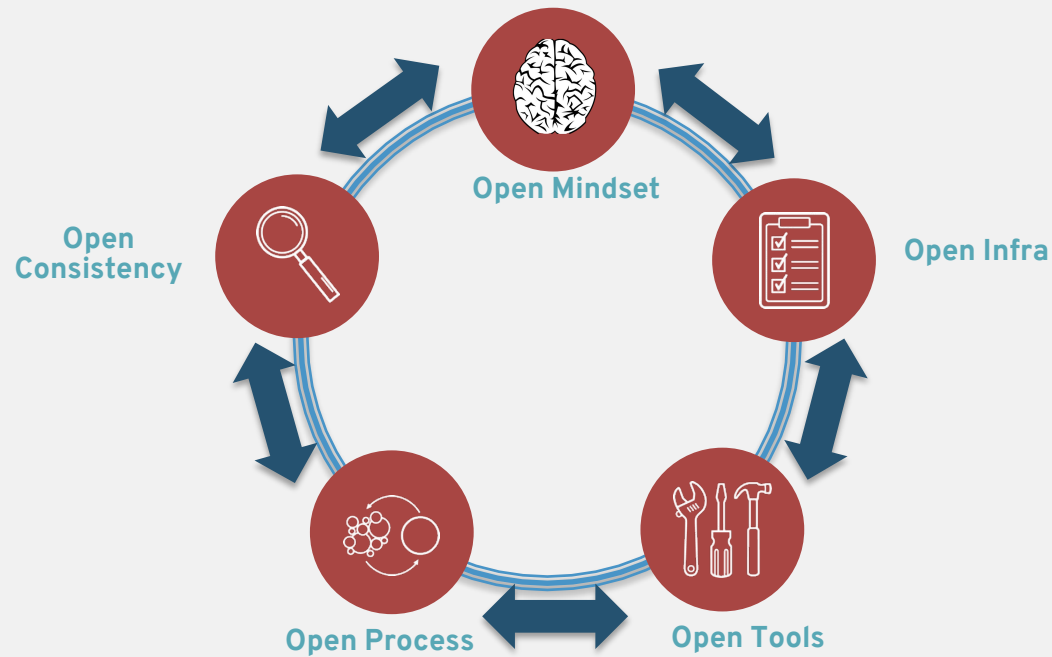

OPEN TELCO - MORE THAN JUST OPEN SOURCE