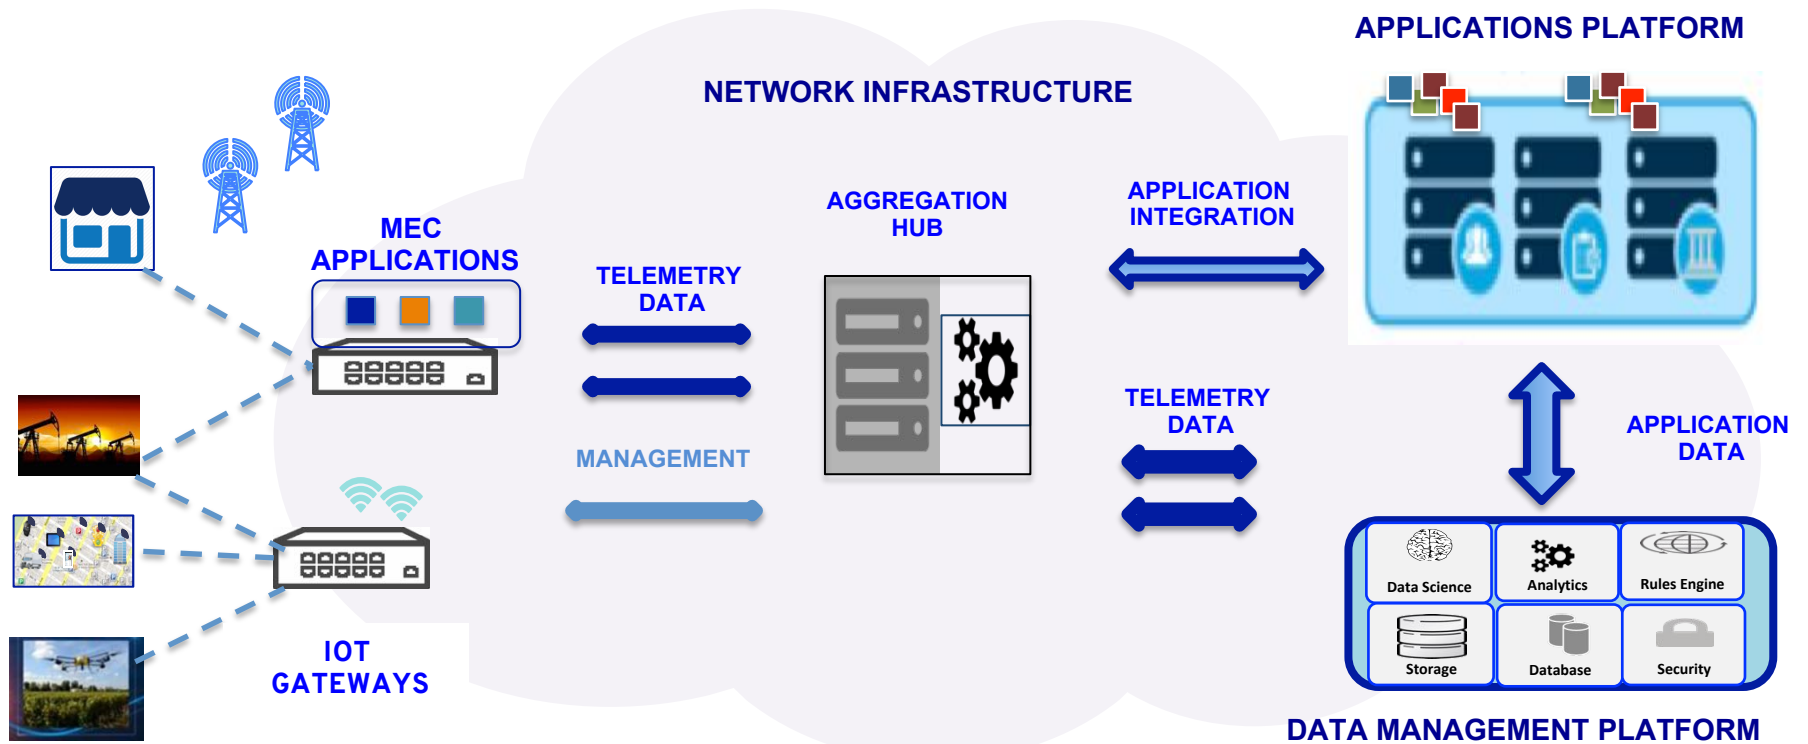

# ENTERPRISE EDGE – MOBILE PRIVATE SECURE VOICE / DATA SERVICES

## Secure VoLTE and Application Delivery

- Secure Enterprise Edge and Business Applications over vRAN and Mobile Core
- 3GPP Control/User Plane Separation (CUPS) – Improves Local Data Performance
- Integration with Access and Remote Voice Systems (PBX)

# BUSINESS SERVICES – INTEGRATED SDN ENVIRONMENT

Integrated SDN Per Location  
Dynamic Allocation Over WAN  
EVPN/VXLAN/BGP/MPLS

# MASSIVE MACHINE TO MACHINE/HUMAN COMMUNICATIONS