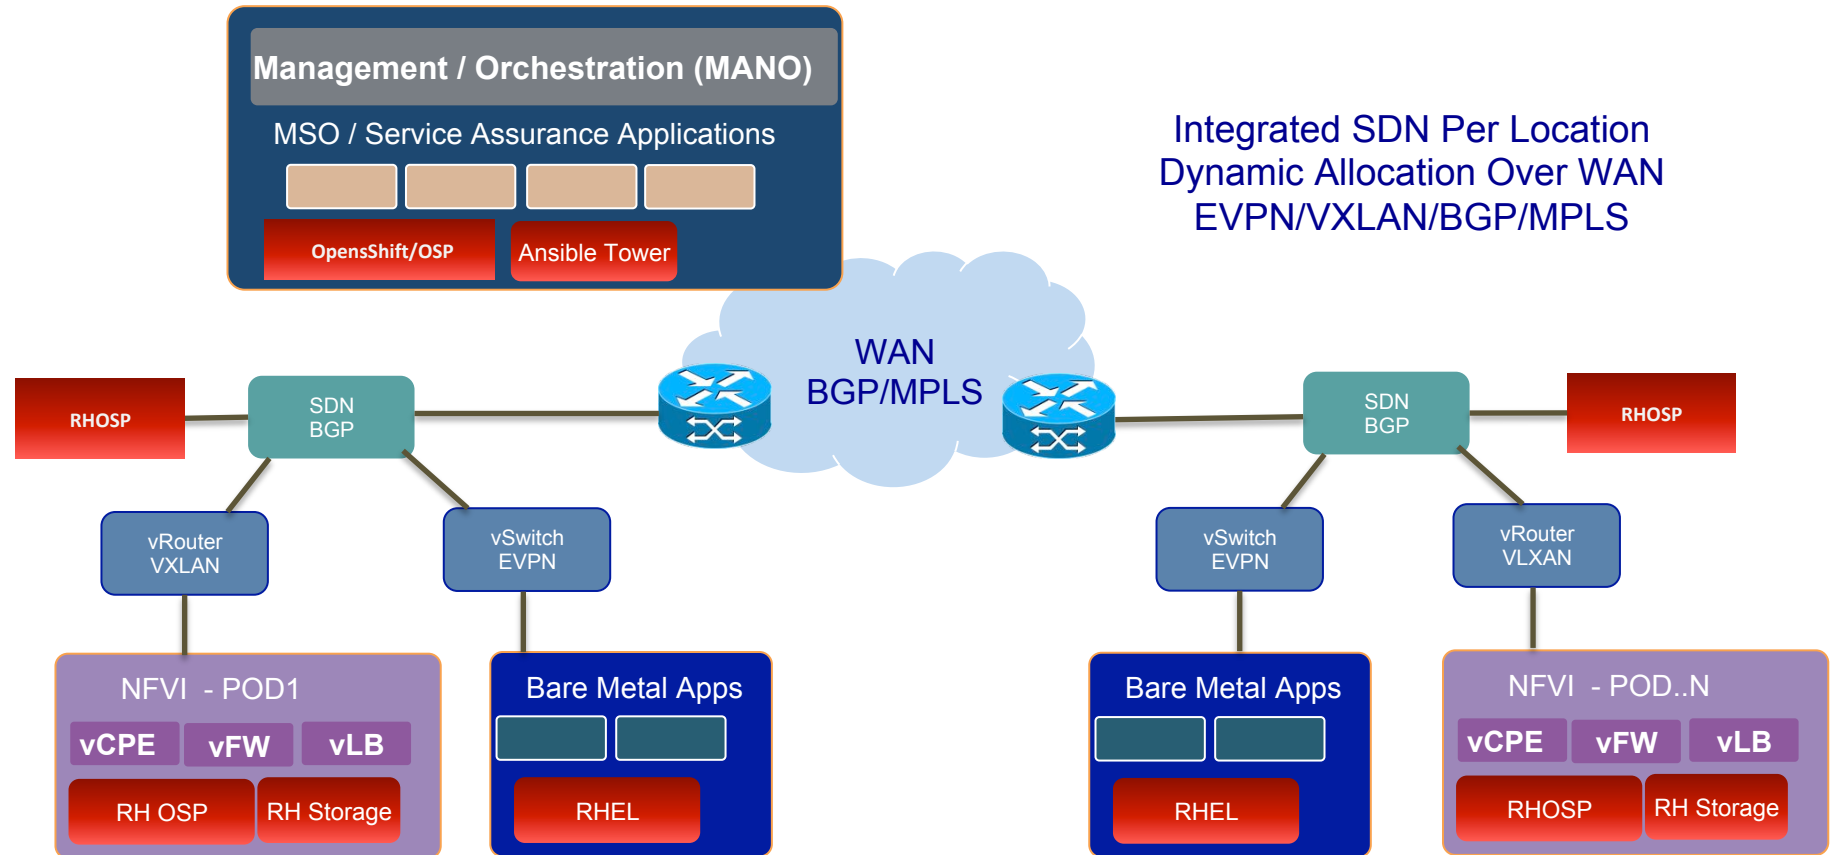

# ENHANCED MOBILE BROADBAND – IMMERSIVE EXPERIENCES

High bandwidth low latency content delivery

- Enables immersive experience of a visitor to a museum or other (indoors or outdoors) points of interest
- Application software analyses the output from a device's camera and the precise location
- Objects viewed on the the device camera are overlaid with local augmented reality content
- Ensures low latency and high rate of data processing

# ENTERPRISE EDGE – MOBILE PRIVATE SECURE VOICE / DATA SERVICES

## Secure VoLTE and Application Delivery

- Secure Enterprise Edge and Business Applications over vRAN and Mobile Core
- 3GPP Control/User Plane Separation (CUPS) – Improves Local Data Performance
- Integration with Access and Remote Voice Systems (PBX)

# BUSINESS SERVICES – INTEGRATED SDN ENVIRONMENT

Integrated SDN Per Location  
Dynamic Allocation Over WAN  
EVPN/VXLAN/BGP/MPLS