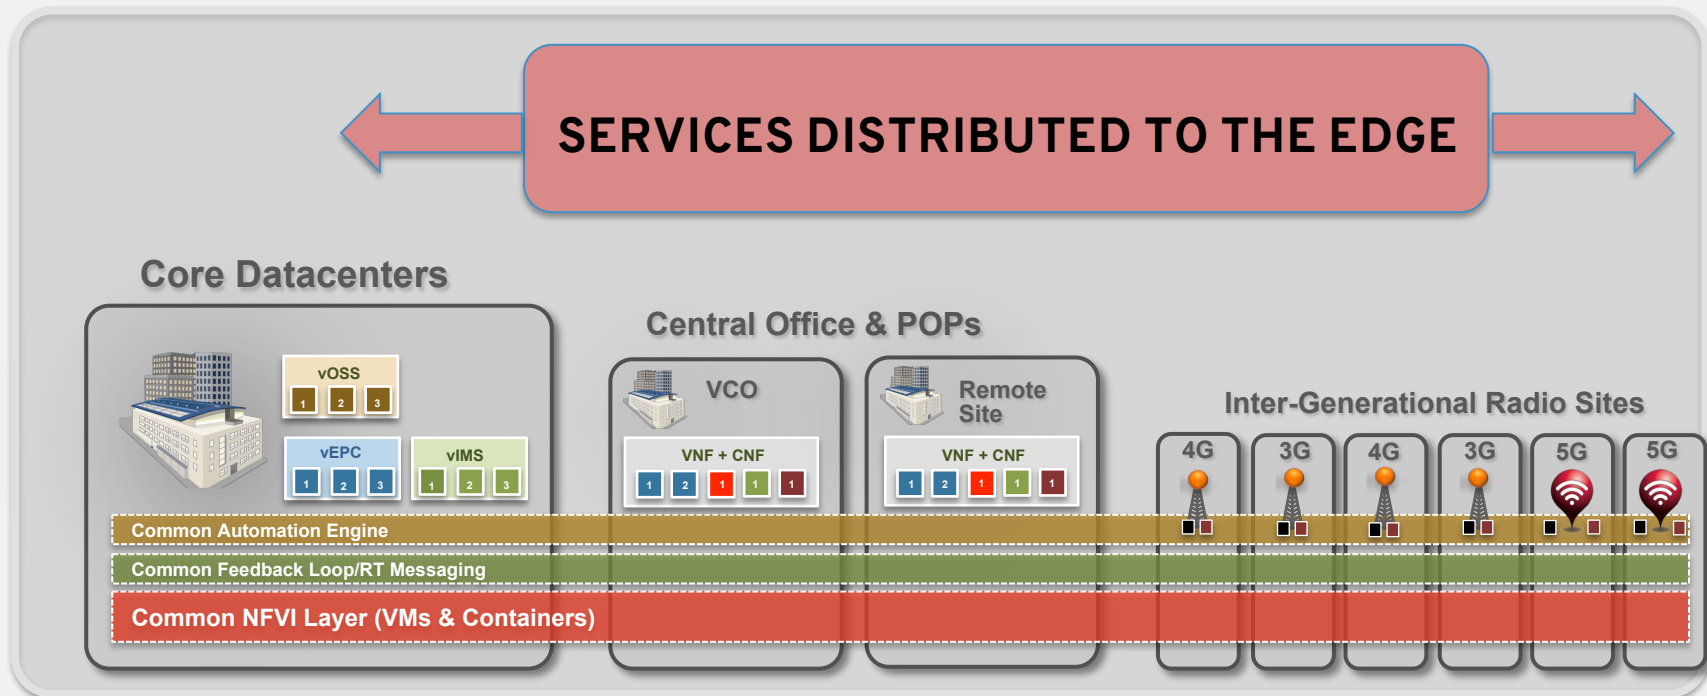

# AN OPEN TELCO JOURNEY ENABLING ANY APPLICATION/SERVICE ON ANY INFRASTRUCTURE

# RED HAT IS ENABLING THE CLOUD

# CREATING A COMMON INFRASTRUCTURE PLATFORM

With Software Defined Infrastructure for 5G and Mobile Edge Computing  
Intelligently Distribute Functions and Services to the Edge.