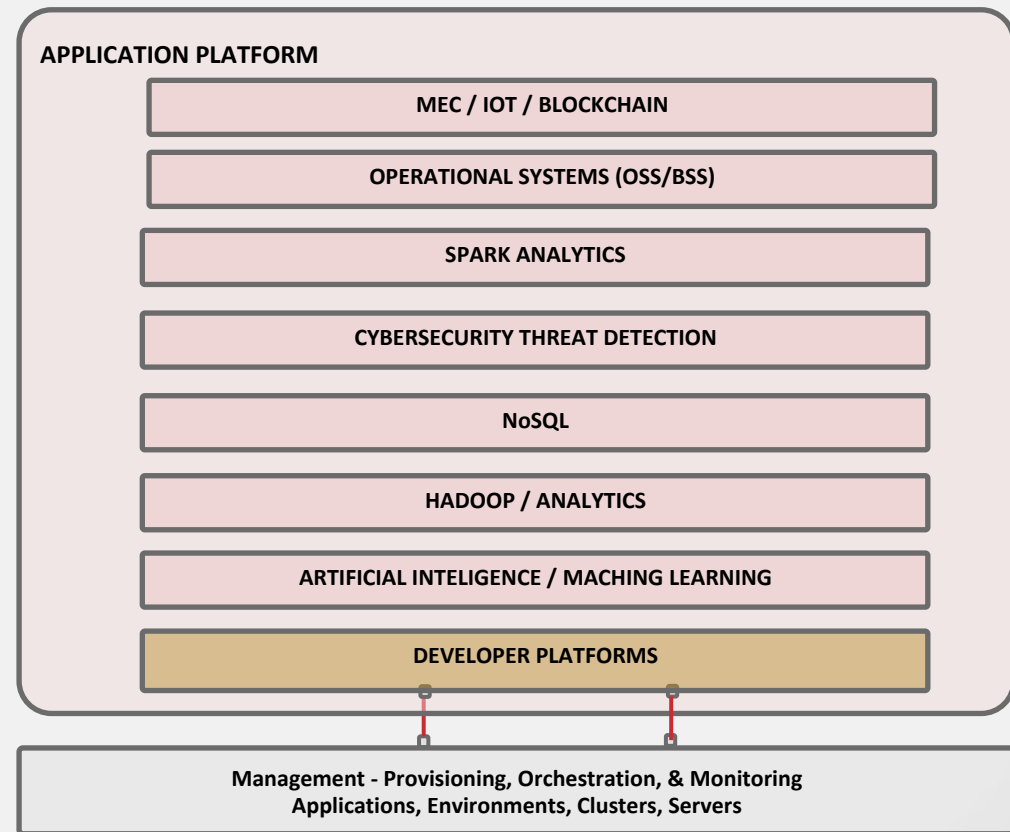

# OPEN TELCO DATA MANAGEMENT PLATFORM

## DATA MANAGEMENT PLATFORM

- **Collects** data from network
- **Transforms, distributes,** and **stores** data for applications

# OPEN TELCO APPLICATION PLATFORM

## APPLICATION PLATFORM

- **Consumes** data from data platform
- **Delivers** data via the infrastructure platform
- **Enables** Secure, Agile, DevOps CI/CD processes