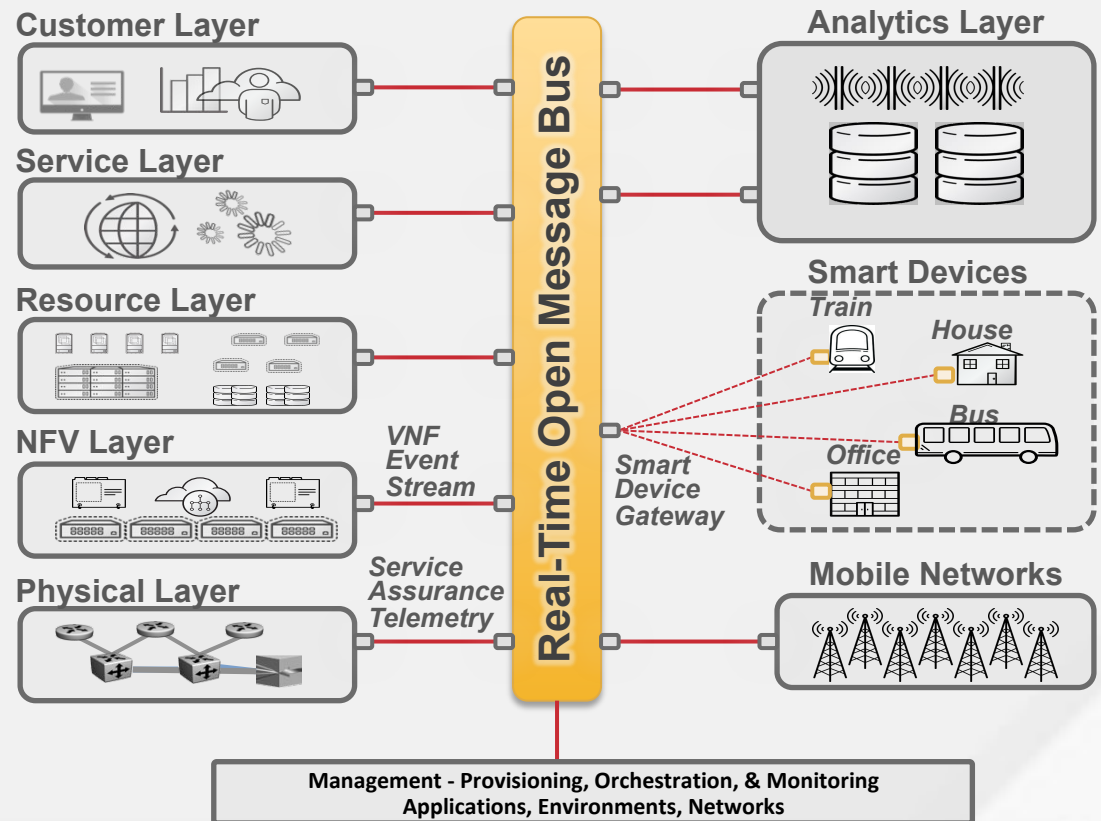

# CREATING A COMMON INFRASTRUCTURE PLATFORM

With Software Defined Infrastructure for 5G and Mobile Edge Computing  
Intelligently Distribute Functions and Services to the Edge.

# OPEN TELCO NETWORK INFRASTRUCTURE PLATFORM

## NETWORK INFRASTRUCTURE PLATFORM

- **Hybrid, distributed, and virtualized**
- **Transports** data and applications
- **Generates** data
- **Transforms network services** to cloud-native always-on era
- **Optimize** network services , operations processes, applications to **create business value**
- **Delivers** ROI through automation and multi-vendor choice of technologies

## DATA MANAGEMENT PLATFORM

- **Collects** data from network
- **Transforms, distributes,** and **stores** data for applications