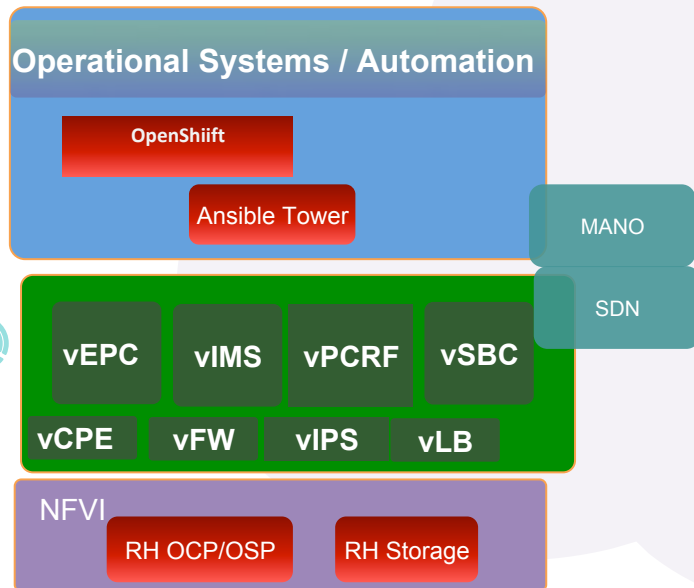

SERVICE PROVIDER - HYBRID/MULTI-CLOUD APPLICATIONS

Service Provider Private Cloud Mobile / Business Services