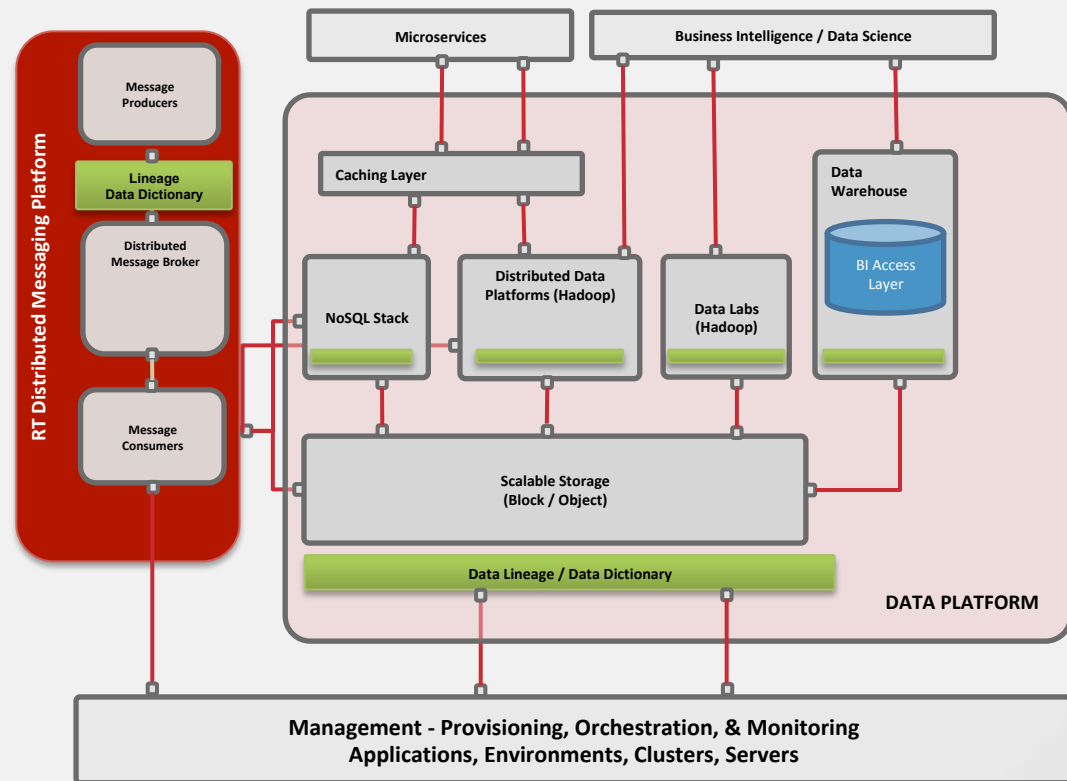

# OPEN TELCO NETWORK INFRASTRUCTURE PLATFORM

## NETWORK INFRASTRUCTURE PLATFORM

- **Hybrid, distributed, and virtualized**
- **Transports** data and applications
- **Generates** data
- **Transforms network services** to cloud-native always-on era
- **Optimize** network services , operations processes, applications to **create business value**
- **Delivers** ROI through automation and multi-vendor choice of technologies

# OPEN TELCO DATA MANAGEMENT PLATFORM

## DATA MANAGEMENT PLATFORM

- **Collects** data from network
- **Transforms, distributes,** and **stores** data for applications