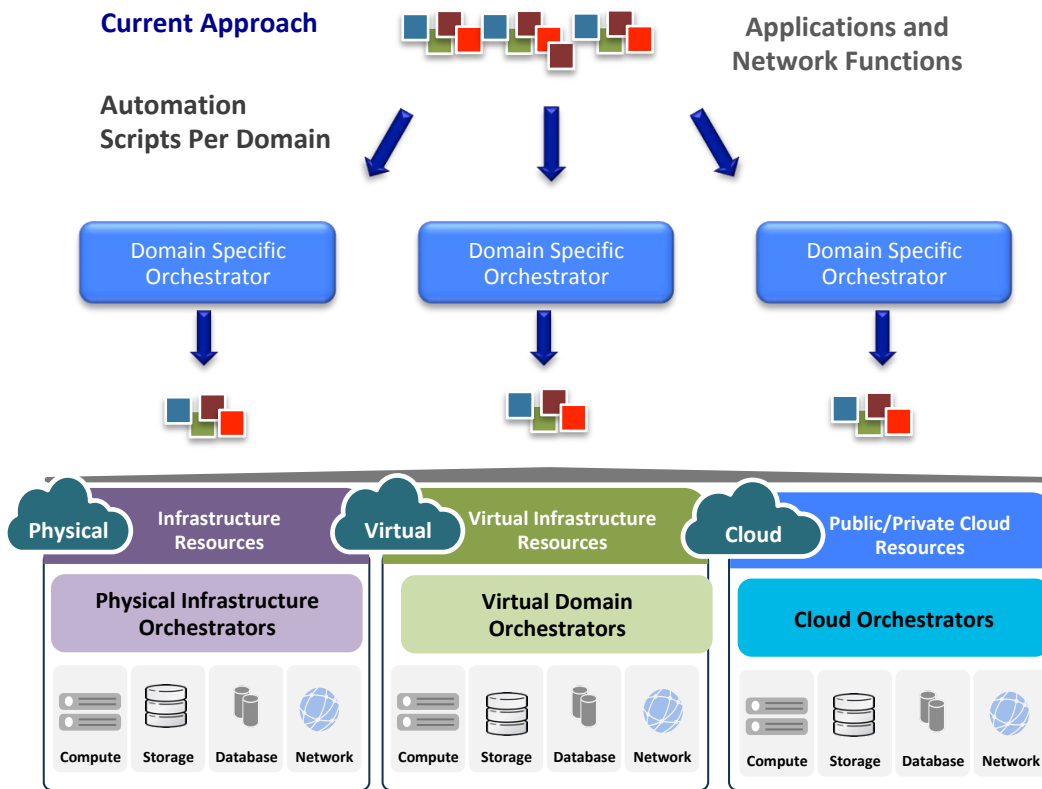

EVOLUTION TO INTELLIGENT VIRTUALIZED CLOUDS