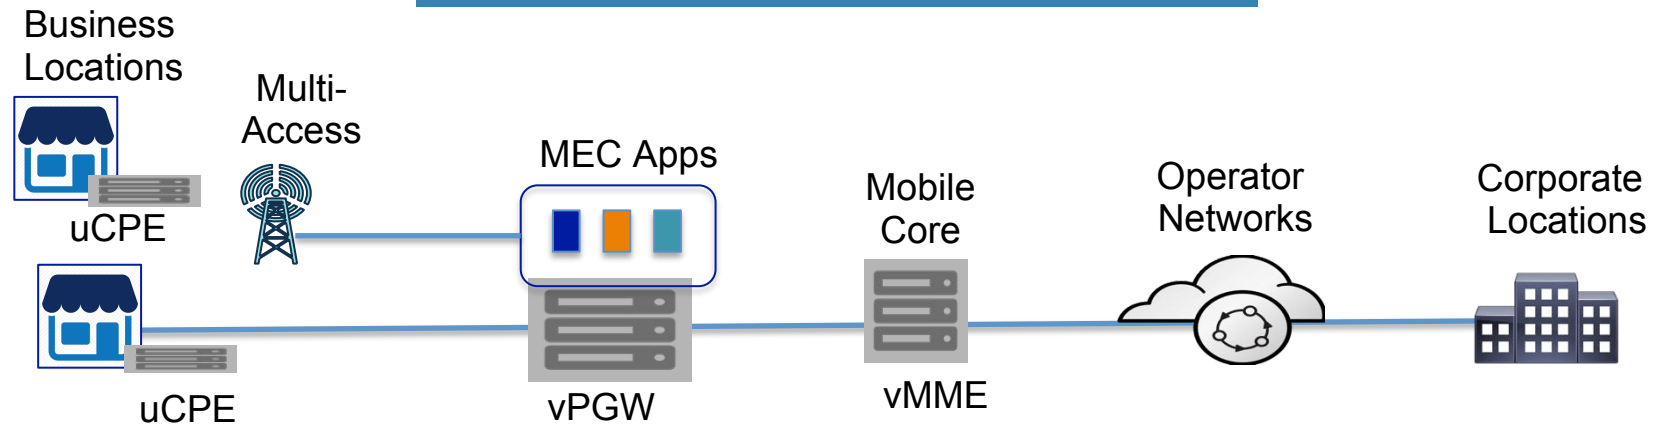

# ENHANCED MOBILE BROADBAND – IMMERSIVE EXPERIENCES

High bandwidth low latency content delivery

- Enables immersive experience of a visitor to a museum or other (indoors or outdoors) points of interest
- Application software analyses the output from a device's camera and the precise location
- Objects viewed on the the device camera are overlaid with local augmented reality content
- Ensures low latency and high rate of data processing

# ENTERPRISE EDGE – MOBILE PRIVATE SECURE VOICE / DATA SERVICES

## Secure VoLTE and Application Delivery

- Secure Enterprise Edge and Business Applications over vRAN and Mobile Core
- 3GPP Control/User Plane Separation (CUPS) – Improves Local Data Performance
- Integration with Access and Remote Voice Systems (PBX)