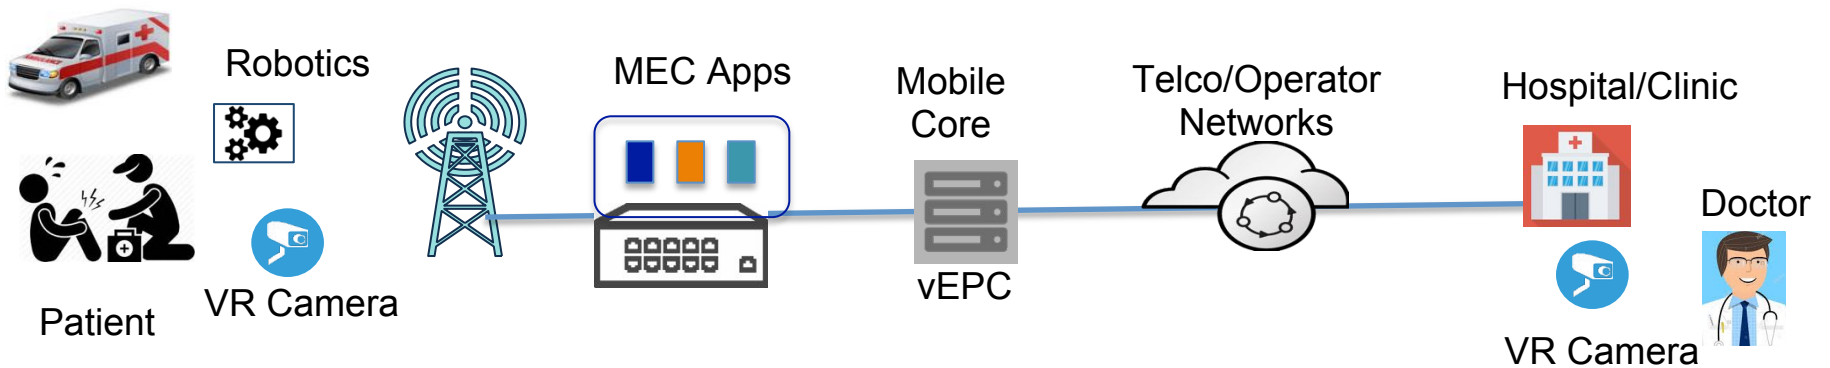

# MASSIVE MACHINE TO MACHINE/HUMAN COMMUNICATIONS

# VR MEDICINE – REMOTE PARAMEDIC TREATMENT

High Bandwidth Low Latency Content Delivery

Paramedic

- Enables medical practitioner to administer to patient remotely
- MEC Application software enables use of VR Camera and robotic medical instruments
- 5G/MEC low latency and very high rate of video processing